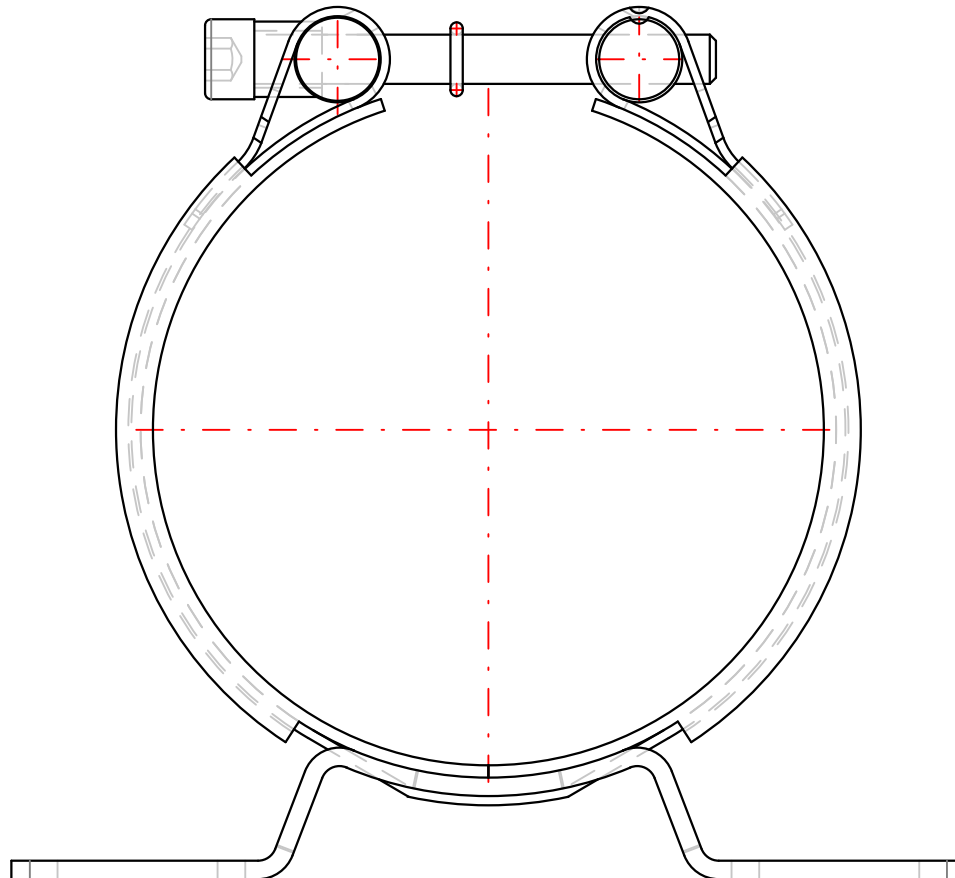

PART Number: 20250903648 CLAMP TYPE E106

*Interactive 3D graphic, click to activate and rotate.
(3D capable PDF viewer required)*

Technical Data	
Part Number	20250903648
Series Name	Clamps - (Europe)
Series Code	Clamp Type E106
Division ID	667800
Division Name	Accumulator & Cooler Division - Europe
Company	Parker Hannifin

20250903648
Clamp Type E106

Price: contact Parker