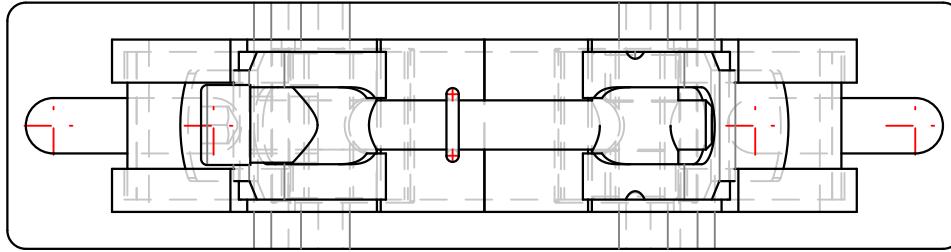

PART Number: 20250903648 CLAMP TYPE E106

*Interactive 3D graphic, click to activate and rotate.
(3D capable PDF viewer required)*

Technical Data	
Part Number	20250903648
Series Name	Clamps - (Europe)
Series Code	Clamp Type E106
Division ID	667800
Division Name	Accumulator & Cooler Division - Europe
Company	Parker Hannifin